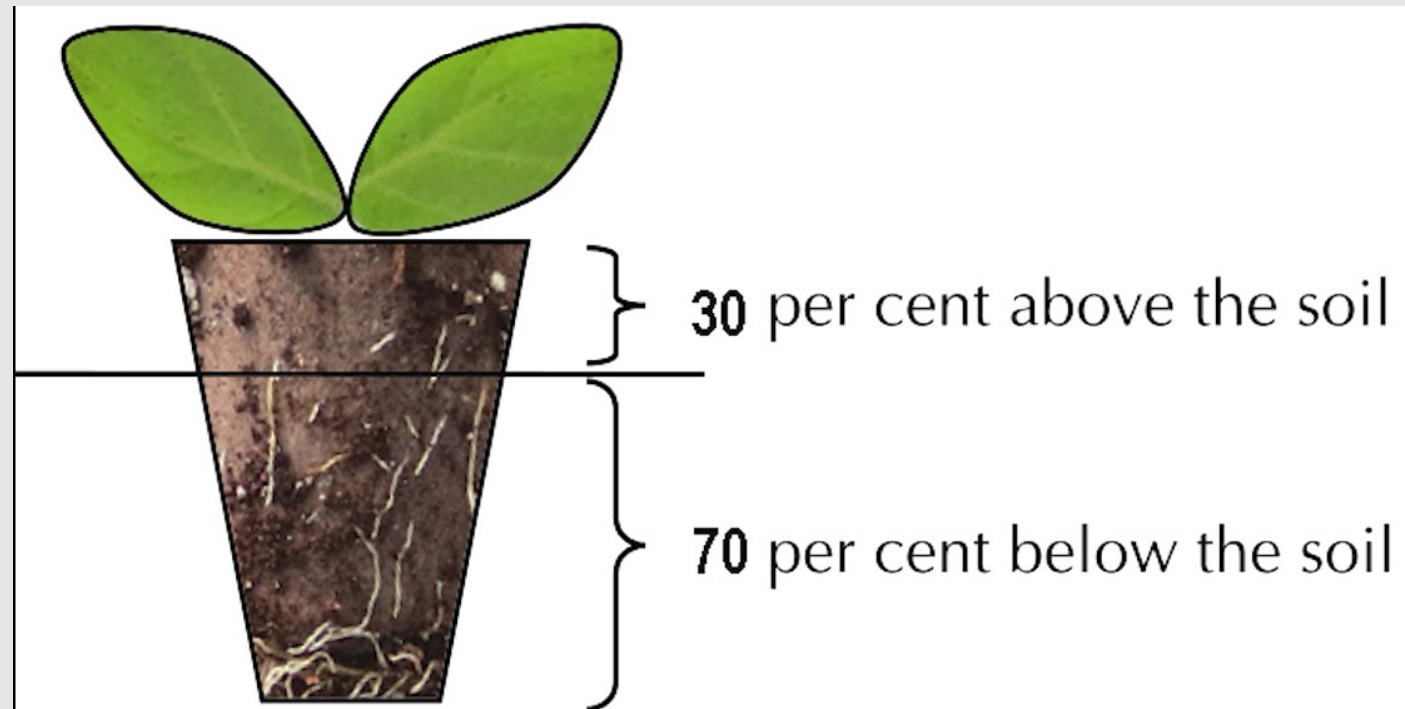

# Spacing

- Row to Row (cm): 35 cm
- Plant to Plant (cm): 30 cm

Centurion  
UNIVERSITY

Shaping Lives...  
Empowering Communities...

# Plugging of Gerbera

- Plug the gerbera seedlings
  - Above the soil: 30%
  - Below the soil: 70%

Centurion  
UNIVERSITY

Shaping Lives...  
Empowering Communities...